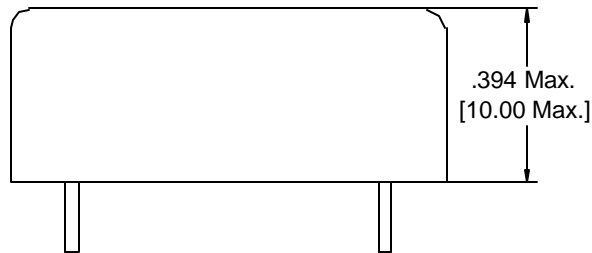

PIN CONNECTIONS

1. Input:
2. Case Ground
3. Output
4. Case Ground

Precision Devices Inc.

8840 N. Greenview Dr.
 Middleton WI 53562
 608-831-4445
 1-800-274-XTAL

Manufacturer of Quartz Crystal Products

DECIMAL XX=±.020 XXX=±.008	PART NUMBER FTR-80220		DRAWN BY D. Gibney
METRIC XX=±.50 XXX=±.20	SCALE N.T.S.	FREQUENCY 124.800000 MHz	DATE 2/22/2011
ANGULAR XX=±2°	REV. LEVEL N/A	ECN NO. N/A	CAGE CODE 0S4G1