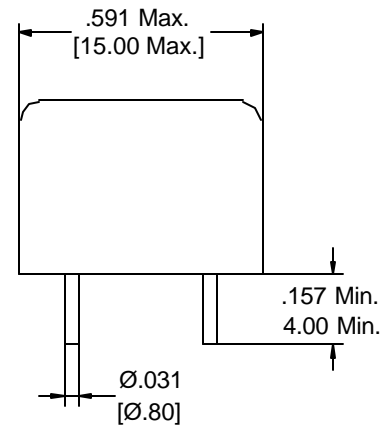

PIN CONNECTIONS

1. Input:
2. Case Ground
3. Output
4. Case Ground

Precision Devices Inc.

8840 N. Greenview Dr.
 Middleton WI 53562
 608-831-4445
 1-800-274-XTAL

Manufacturer of Quartz Crystal Products

DECIMAL XX=±.020 XXX=±.008	PART NUMBER FTR-80220		DRAWN BY D. Gibney
METRIC XX=±.50 XXX=±.20	SCALE N.T.S.	FREQUENCY 124.800000 MHz	DATE 2/22/2011
ANGULAR XX=±2°	REV. LEVEL N/A	ECN NO. N/A	CAGE CODE 0S4G1