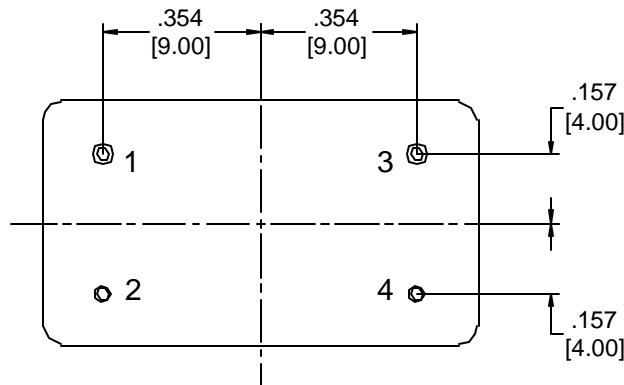

PIN CONNECTIONS

1. Input:
2. Case Ground
3. Output
4. Case Ground

Precision Devices Inc.

8840 N. Greenview Dr.
 Middleton WI 53562
 608-831-4445
 1-800-274-XTAL

Manufacturer of Quartz Crystal Products

DECIMAL XX=±.020 XXX=±.008	PART NUMBER FTR-80220		DRAWN BY D. Gibney
METRIC XX=±.50 XXX=±.20	SCALE N.T.S.	FREQUENCY 124.800000 MHz	DATE 2/22/2011
ANGULAR XX=±2°	REV. LEVEL N/A	ECN NO. N/A	CAGE CODE 0S4G1